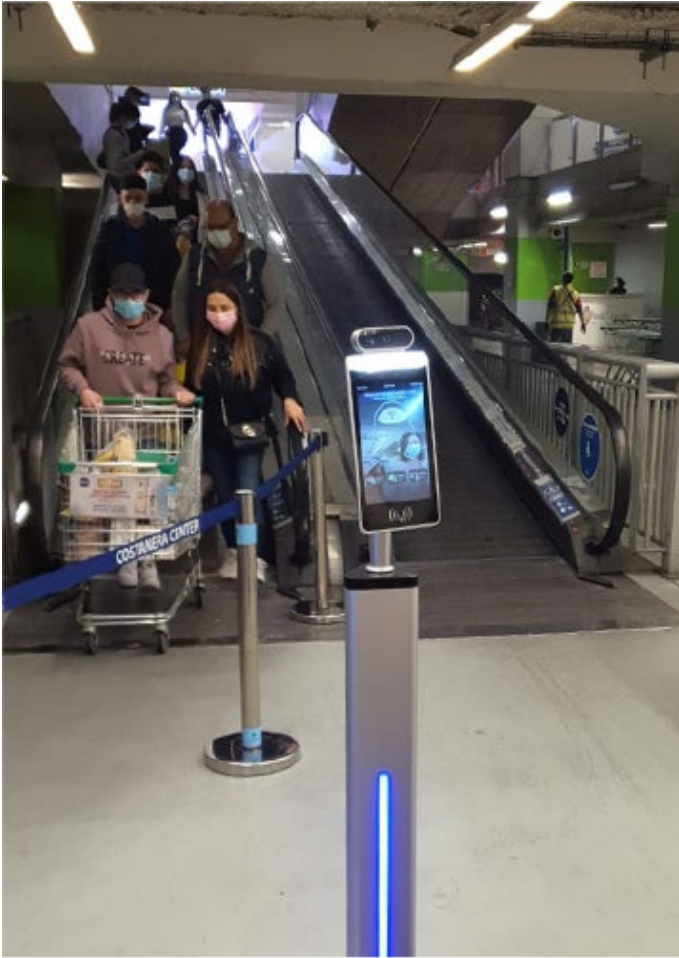

## FACE RECOGNITION TERMINAL

Face Recognition | NFC | Fingerprint  
Android 11 OS | Access Control | Time Attendance

## RA08 Face Recognition Terminal

RA08 is HFSecurity 8-inch dynamic dual face live scan time attendance access control with Android 11 OS, supports Ethernet and WIFI connection.

### Specification

Operating System	Android 11
Display	8" Full view angle IPS LCD touch screen
Screen Resolution	1280*800 HD display
Dimension	373.7 (L) *133 (W) *85.7 (H) mm
Weight	3KG(Device Only)
Operating Temperature	-10°C ~ 60°C
Working Humidity	10% to 90%
Power Supply	DC12V(±10%)
Power Consumption	10W MAX
Installation Method	Turnstile, Wall mounted, Desktop, Floor Type