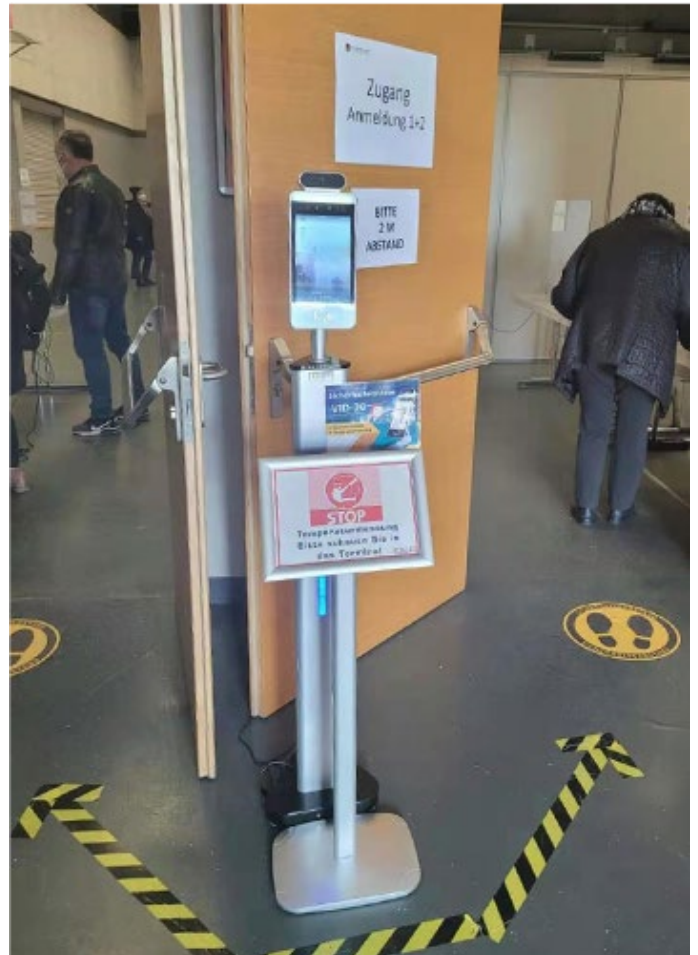

## FACE RECOGNITION TERMINAL

Face Recognition | NFC | Fingerprint  
Android 11 OS | Access Control | Time Attendance

## RA08 Face Recognition Terminal

RA08 is HFSecurity 8-inch dynamic dual face live scan time attendance access control with Android 11 OS, supports Ethernet and WIFI connection.

### Specification

Operating System	Android 11
Display	8" Full view angle IPS LCD touch screen
Screen Resolution	1280*800 HD display
Dimension	373.7 (L) *133 (W) *85.7 (H) mm
Weight	3KG(Device Only)
Operating Temperature	-10°C ~ 60°C
Working Humidity	10% to 90%
Power Supply	DC12V(±10%)
Power Consumption	10W MAX
Installation Method	Turnstile, Wall mounted, Desktop, Floor Type