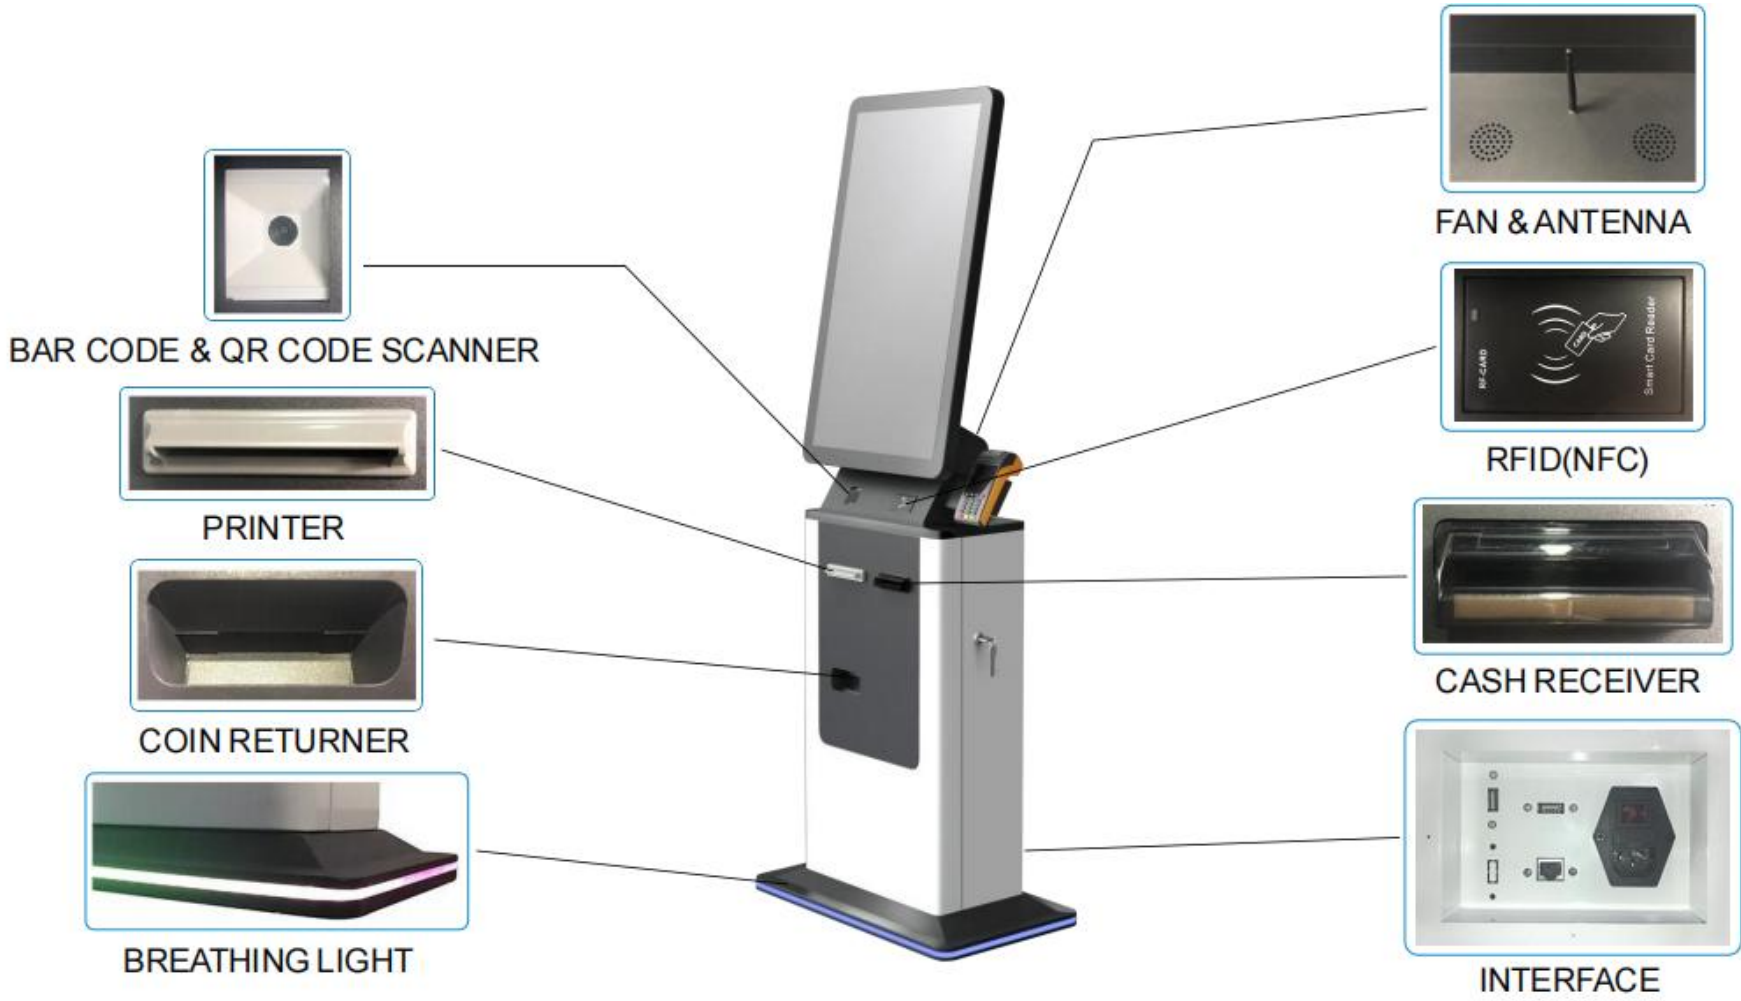

Display

Resolution	1920x1080
Brightness	350 cd/m2
Contrast ratio	1200:1
Display area	765mm*459mm
Light transmit ratio	85%
View angle	178°/178°

MoreInfo

Overall dimension	605.4mm(L)*378.3mm(W)*1741.5mm (H)
Net weight	105KG
Power Type	external power adapter
Input voltage	100-240VAC,50-60Hz
Operating temperature	-10~50°C
Storage temperature	-20~60°C
Working humidity	10%~90%
Storage humidity	10%~90%
Protection level	IP56
LED Backlight Life (Min)	30,000hours

Beautiful out looks

Simple and elegant appearance,
slim and beautiful out looks,
as an art of black and white

Details

Default Accessories Provided : power cord, WIFI antenna

Details

HP32 (Outdoor)

Default Accessories Provided: power cord, WIFI antenna