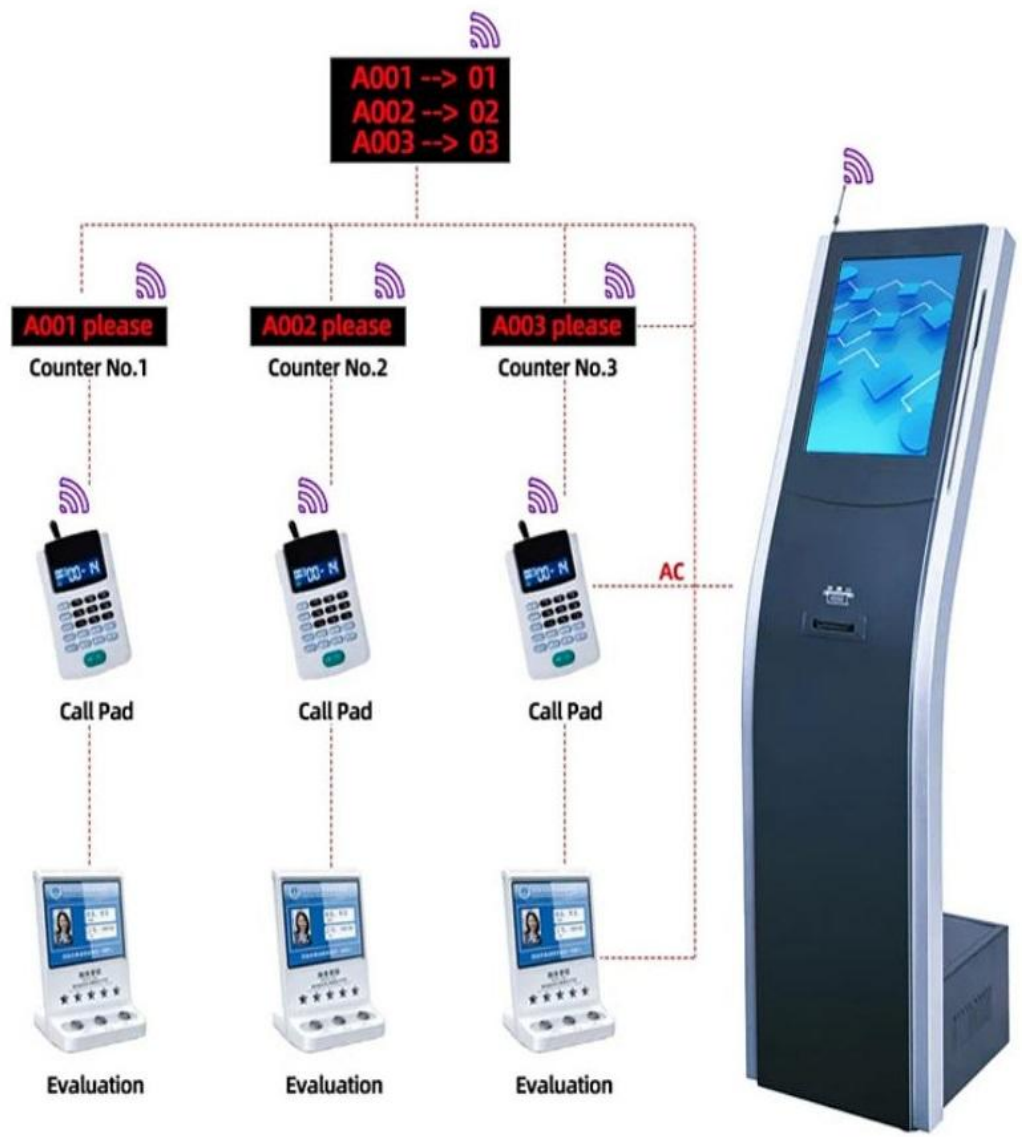

Specification

SPECIFICATIONS

Parameter

Size	21.5 inch BOE original brand new screen
Resolution	1920*1080
Touch screen	Ten point capacitive touch screen
Printer	80mm automatic paper cutting receipt printer
Scanner	1D & 2D High Performance Barcode Scanner
POS stand	Standard bracket OR according to customer POS machine design

Accessories

Power supply	DC:12V-8AAC:110V-220V
Package size	45.5*45*88 (CM)
Machine weight	22.11KG
Column weight	8.43KG

HF302

Wireless Queue Call System Machine

HF302

windows

Printer

Please go to window 4 at 10068
Please go to window 4 at 10069

Optional

Optional

SPECIFICATIONS

Parameter

Size	15.6-inch LCD screen
Resolution	1280 * 1024
Aspect ratio	16:9
wireless	Receive and send wireless signals, reliable communication distance 30-60M.
Interface	USB
Printer	80mm thermal printer
Speaker	Equipped with power amplifier and sound system, it can provide prompt sounds in various sound formats
Contact point	Infrared touch screen, single touch life 60 million times

Optional

NFC	support
Camera	support
Integrated screen	support
Call Pad	support

Computer

OS	XP/Windows
CPU	Dual core 1.8G
RAM	2G
ROM	32G

Bank

Hospital

Taxation

Immigration Service