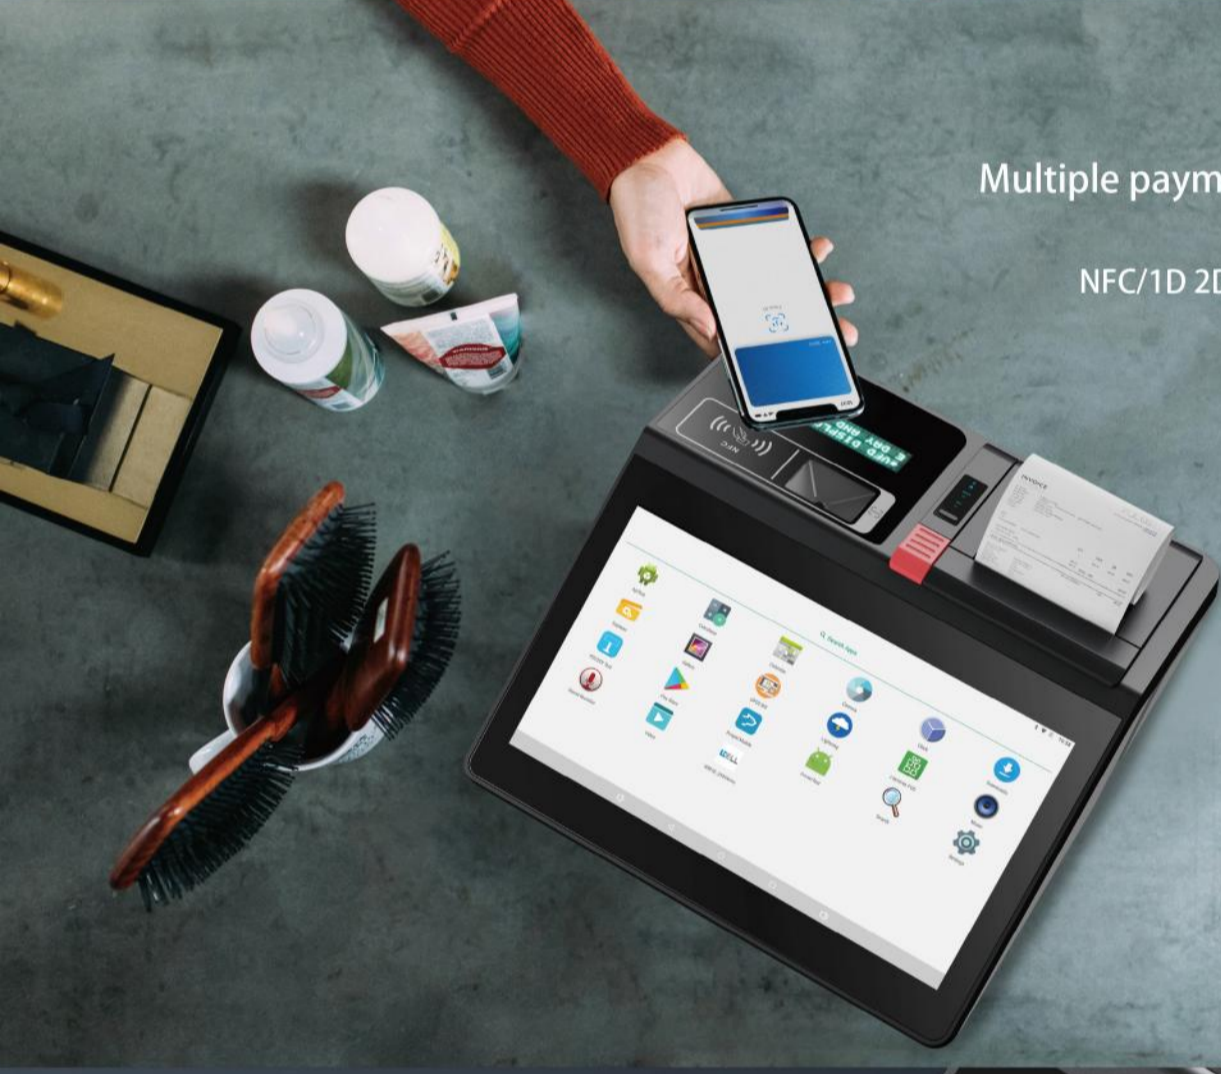

Multiple payment modes:

NFC/1D 2D Barcode Scanner